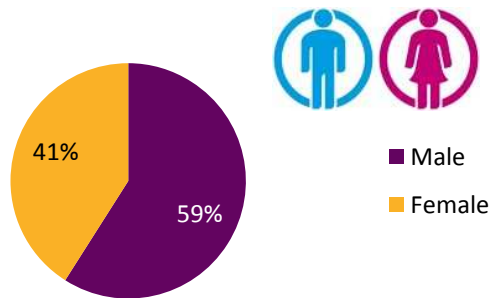

Singapore

PANEL COUNTS: 113,700+

GENDER

INCOME

AGE