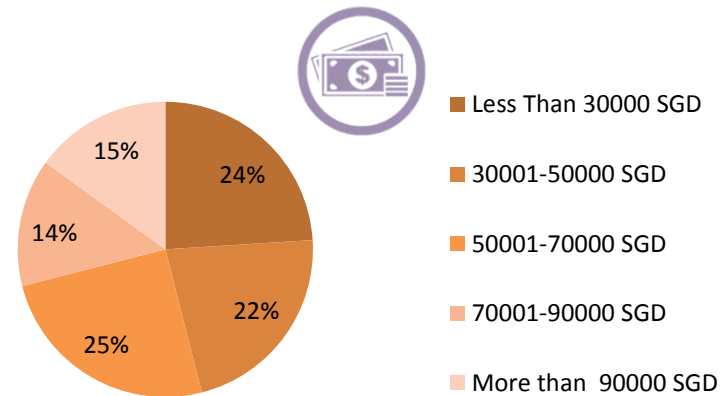

Singapore

PANEL COUNTS: 113,700+

GENDER

INCOME

AGE