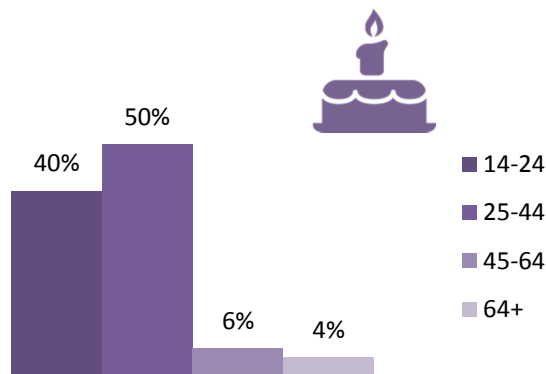

Taiwan

PANEL COUNTS: 142,900+

GENDER

AGE

INCOME