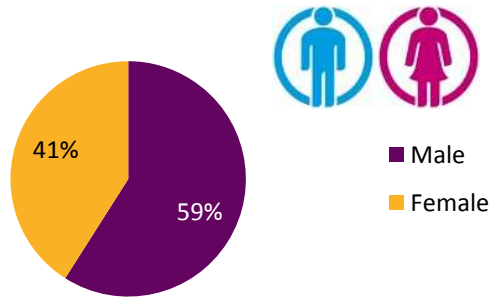

Taiwan

PANEL COUNTS: 142,900+

GENDER

AGE

INCOME