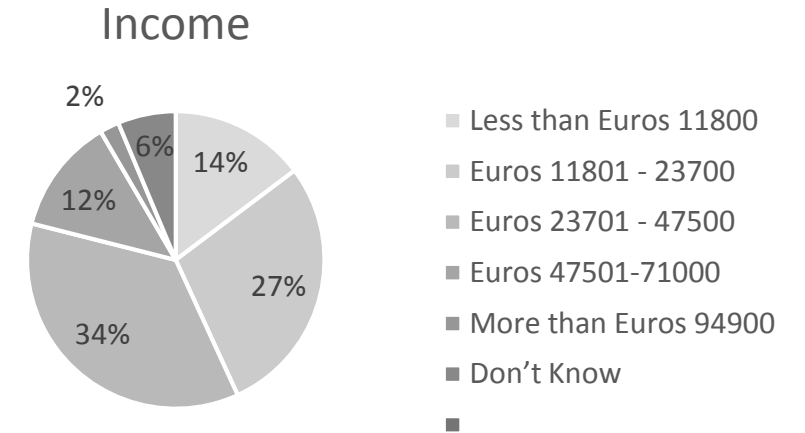

ITALY

PANEL COUNTS: 380,200+

AREA COVERED

- Lombardia
- Toscana
- Puglia
- Campania

- Sicilia
- Veneto
- Piemonte
- Sardegna

EDUCATION

- College degree
- Completed some college
- High school graduate
- City Completed some high school