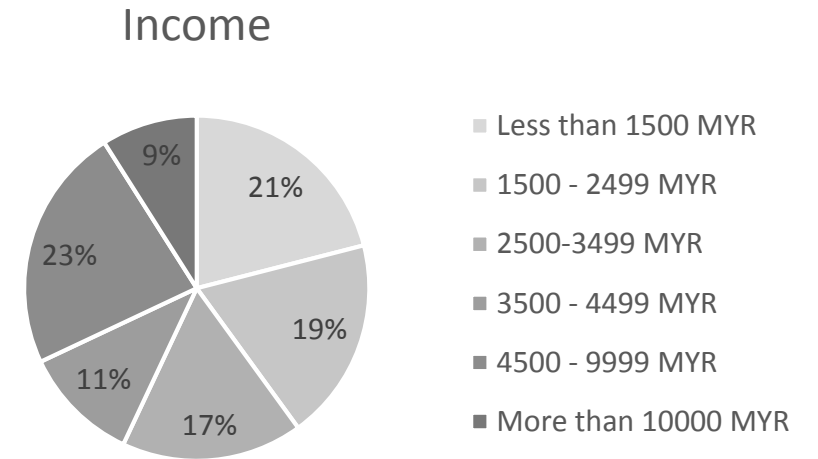

MALAYSIA

PANEL COUNTS: 86,900+

AREA COVERED

- Selangor
- Wilayah Persekutuan Kuala Lumpur
- Malacca
- Perlis
- Perak
- Johor
- Penang
- Sarawak

EDUCATION

- Graduated from university
- Graduated from college / diploma
- Attending university
- Completed secondary