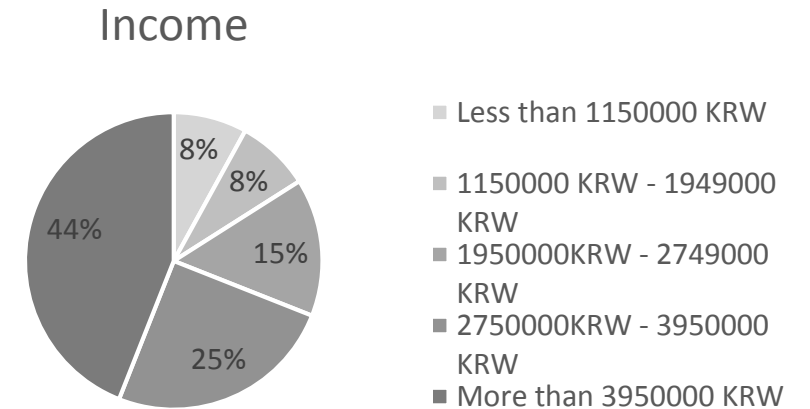

SOUTH KOREA

PANEL COUNTS: 504,900+

AREA COVERED

- Gyeonggi-do
- Incheon
- Gangwon-do
- Gwangju
- Seoul
- Busan
- Dargu
- Jeollabuk-do

EDUCATION

- Senior Middle School
- University
- Junior Middle School
- College