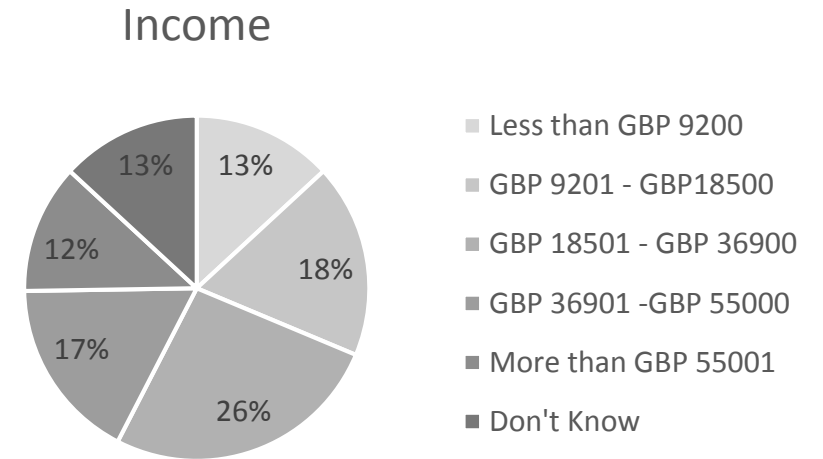

UNITED KINGDOM

PANEL COUNTS: 873,200+

AREA COVERED

- East Anglia
- Yorkshire & Humberside
- North East
- Scotland

- East Midlands
- North West
- South East
- London

EDUCATION

- College and Institution of Higher education
- Comprehensive School (GCSE)/ Secondary
- Modern (GCSE)/ Grammar School (GCSE)
- City Technology College (GCSE)