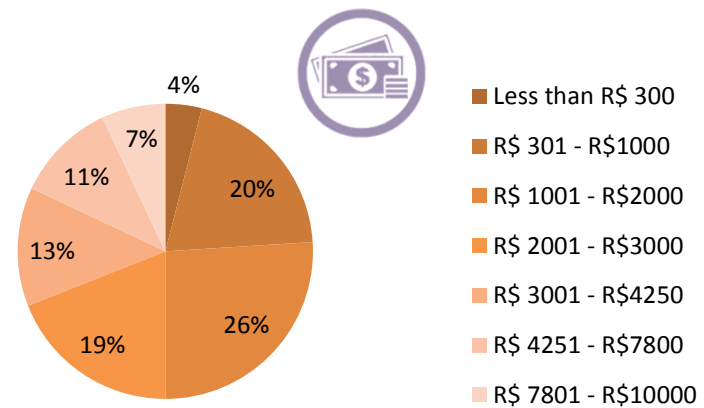

Brazil

PANEL COUNTS: 1,354,800+

GENDER

INCOME

AGE